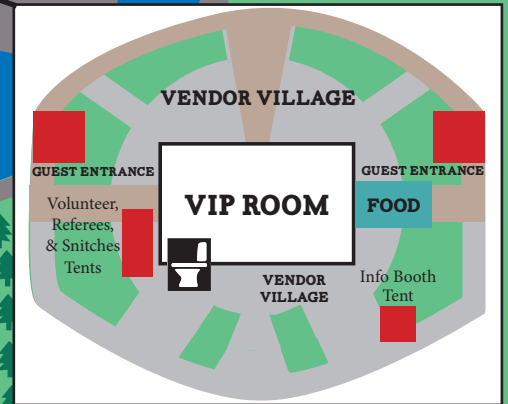

USQ

MANCHESTER MEADOWS

John Ross Pkwy

Mt. Gallant Rd

Teams Village
Teams Services Tent

bleacher seating

bleacher seating

HEADQUARTERS
& VENDOR
VILLAGE

Parking Lot

Parking Lot

Parking Lot

- bathroom
- medic tent
- walkways
- field tents

Parking Lot

US*QUIDDITCH
WORLD CUP 8
 ROCK HILL, SC