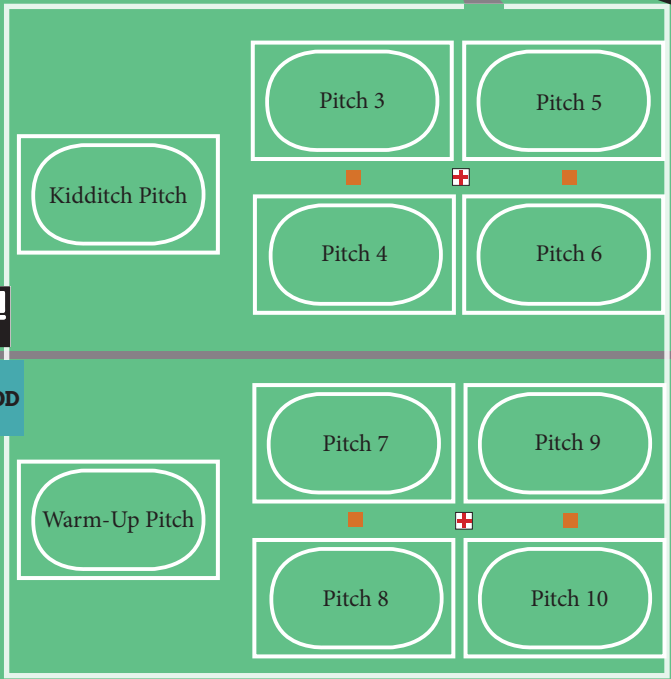

USQ

MANCHESTER MEADOWS

John Ross Pkwy

Mt. Gallant Rd

Teams Village
Teams Services Tent

bleacher seating

bleacher seating

HEADQUARTERS
& VENDOR
VILLAGE

Parking Lot

Parking Lot

Parking Lot

- bathroom
- medic tent
- walkways
- field tents

Parking Lot

US*QUIDDITCH
WORLD CUP 8
 ROCK HILL, SC