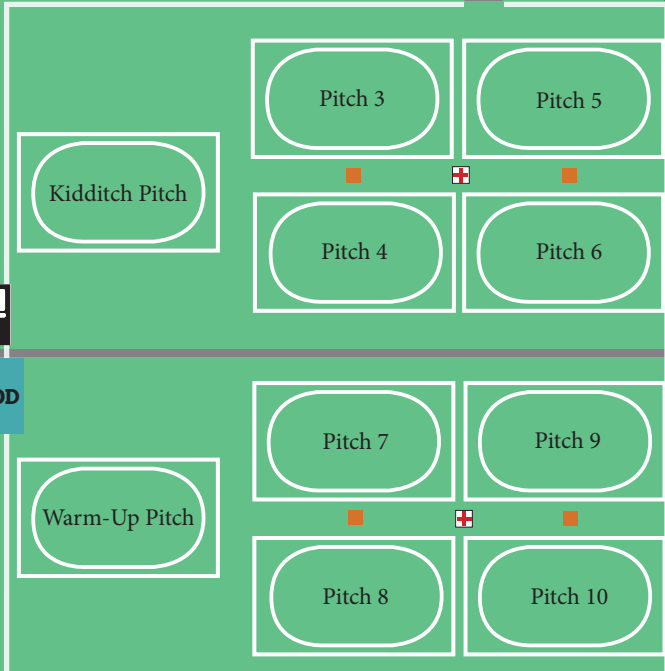

USQ

MANCHESTER MEADOWS

John Ross Pkwy

Mt. Gallant Rd

Teams Village
Teams Services Tent

bleacher seating

bleacher seating

HEADQUARTERS
& VENDOR
VILLAGE

Parking Lot

Parking Lot

Parking Lot

- bathroom
- medic tent
- walkways
- field tents

Parking Lot

US*QUIDDITCH
WORLD CUP 8
 ROCK HILL, SC